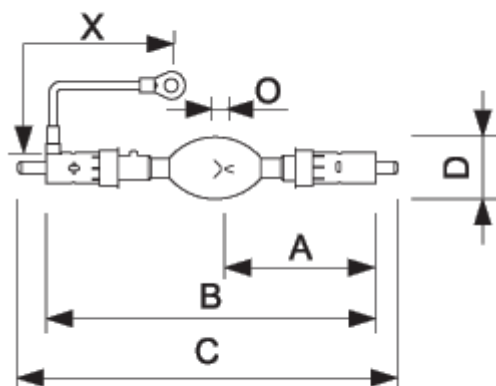

Operating Position hor/ver30

LTIX 3000W HEHS

Philips LTIX 3000W Short Helios

	A	B	C	D	E	F
Full product name	Nom	Max	Max	Nom	Nom	Nom
Philips LTIX 3000 W HEHS	145	302	342	52	280	27

	F1	G	H	X
Full product name	Nom	Nom	Nom	Nom
Philips LTIX 3000W HEHS	27	9.5	7.9	280

©2009 Koninklijke Philips Electronics N.V.

All rights reserved. Reproduction in whole or in part is prohibited without the prior written consent of the copyright owner. The information presented in this document does not form part of any quotation or contract, is believed to be accurate and reliable and may be changed without notice. No liability will be accepted by the publisher for any consequence of its use. Publication thereof does not convey nor imply any license under patent- or other industrial or intellectual property rights.

Document order number : 0000 000 00000